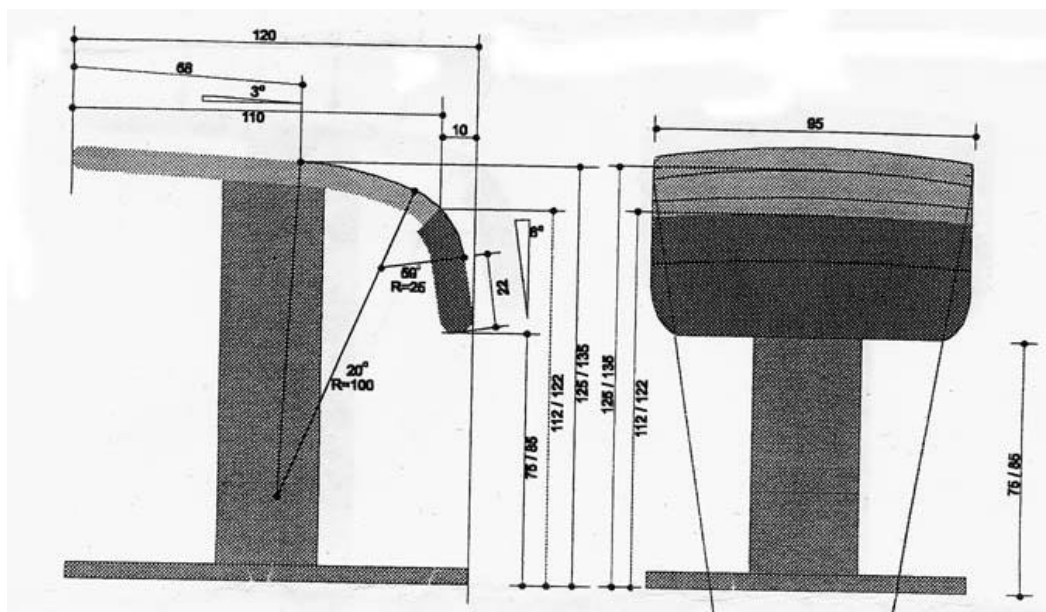

42003

Sprung Vault

FIG Abmessungen, Matten und Abdeckteppiche
FIG-Specifications, Mats and carpet cover

Sprung Mattensatz

Vault Mat Set

Abdeckung Teppich

50x600 cm
200x600 cm
50x600 cm

Extra Carpet Cover