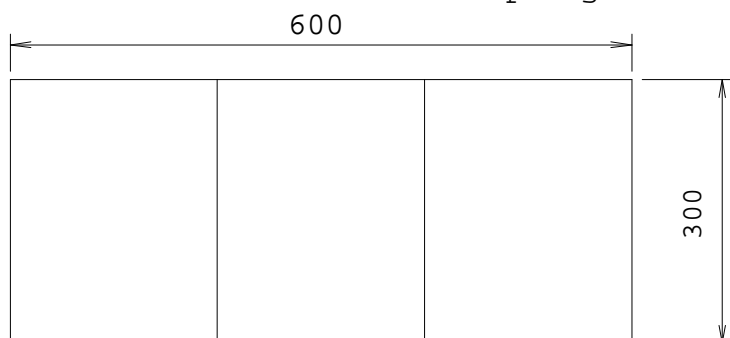

42003

Sprung Vault

FIG Abmessungen, Matten und Abdeckteppiche
FIG-Specifications, Mats and carpet cover

Sprung Mattensatz

Vault Mat Set

Abdeckung Teppich

50x600 cm
200x600 cm
50x600 cm

Extra Carpet Cover